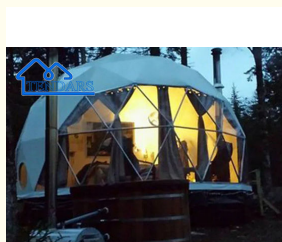

Outdoor White Red Yellow Commercial Dome Tent With Platform For Hotel Camping Long Live

Our Product Introduction

Basic Information

- Place of Origin: Guangdong , China
- Brand Name: Tendars
- Certification: ISO9001, SGS, Coc, CE
- Model Number: Small tent
- Minimum Order Quantity: 25 square meters
- Price: Reconsideration
- Packaging Details: 1, The aluminium frame structure packed into the bubble film 2, the pvc fabric roof cover and sidewalls are packed into the PVC fabric carry bag; 3, Hardware packed into the box.
- Delivery Time: 18days or To be negotiated
- Payment Terms: L/C, T/T, Western Union, MoneyGram
- Supply Ability: 50000 Square Meters per Month

Product Specification

- Product Name: Commercial Outdoor Dome Tent
- Size(Diameter): 3,5,6,8,10,15,20,25m,30m,customized
- Season: Four-season Tent
- Side Wall: Pvc Fabric Walls
- Cover Color: PVC
- Application: Hotel/Camping/Long-Live
- Max Allow Wind Speed: 100km/hour
- Color: White,red,yellow,optional
- Highlight: **Commercial Dome Tent With Platform, Outdoor White Commercial Dome Tent**

More Images

for more products please visit us on marquees-tent.com

Product Description

Commercial Outdoor White,Red,Yellow,Optional Color Dome Tent With Platform For Hotel/Camping/Long-Live

Product Parameter :